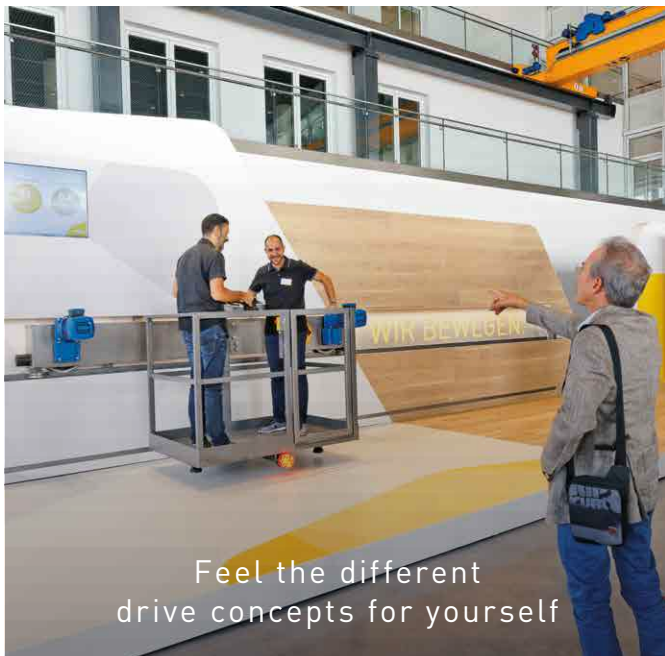

KranHaus

FASCINATING INSIGHTS INTO THE WORLD OF CRANES

ABUS
CRANE SYSTEMS

On 3 levels, different crane systems are waiting to be tested at length by visitors like you.

Take part in a guided tour through the KranHaus

Are you a professional crane operator? Extend your specialist know-how during tailor-made training sessions

Transport loads single-handedly with a powerful overhead travelling crane, experience the ease of our crane systems yourself, ride on a 8-metre-high crane – the KranHaus at our company headquarters in Gummersbach offers an overview of current crane technology as well as an exciting insight into real-life working situations in a building that has 1,600 m² of space. In the crane workshop above the crane building, service technicians,

installation engineers, service engineers and crane operators are trained. Seminars on the themes of crane maintenance, repair and servicing take place in the modern training rooms that are equipped with special technology.