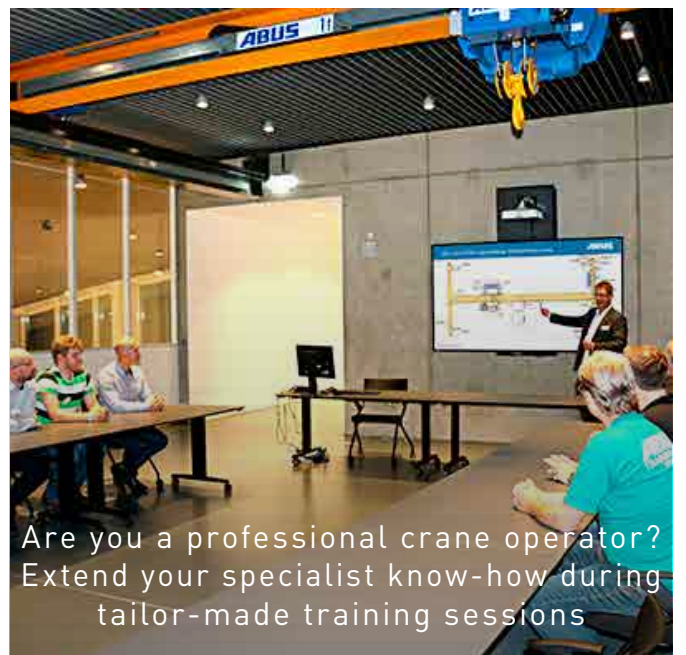

KranHaus

FASCINATING INSIGHTS INTO THE WORLD OF CRANES

ABUS
CRANE SYSTEMS

On 3 levels, different crane systems are waiting to be tested at length by visitors like you.

Take part in a guided tour through the KranHaus

Are you a professional crane operator? Extend your specialist know-how during tailor-made training sessions

Transport loads single-handedly with a powerful overhead travelling crane, experience the ease of our crane systems yourself, ride on a 8-metre-high crane – the KranHaus at our company headquarters in Gummersbach offers an overview of current crane technology as well as an exciting insight into real-life working situations in a building that has 1,600 m² of space. In the crane workshop above the crane building, service technicians,

installation engineers, service engineers and crane operators are trained. Seminars on the themes of crane maintenance, repair and servicing take place in the modern training rooms that are equipped with special technology.