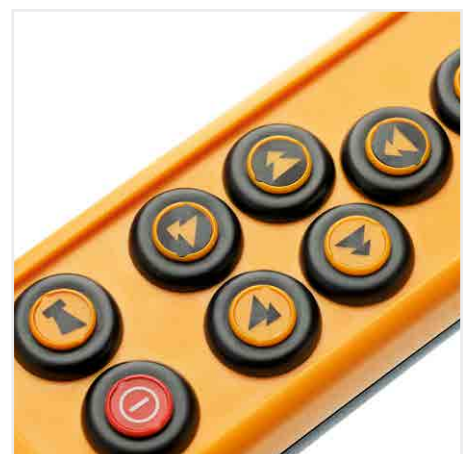

## The freedom you need

ABURemote gives you the freedom you need when transporting heavy loads. The load can be moved from the safest available standing position which offers the best overview. The 'ABURemote Button' allows the operator to do this even with a single hand.

## Modern

menu guidance

Even with its many functions, you will familiarise yourself quickly with ABURemote. The intuitively designed menu allows you to quickly access your crane functions. Four function buttons can be assigned individually to the commands you frequently need

## Resistant

to radio frequency interference

ABURemote automatically communicates on available radio channels with your crane and is therefore very interference-resistant. Consequently all commands are processed into the requested action.

## User-friendly

operation

With the Radio Remote Control 'ABURemote Button', which is specially designed for optimised ergonomics, you can operate your crane with a single hand. Thanks to large command buttons facilitating easy access to the finely adjusted pressure points, your hand will not tire even during continuous operation.